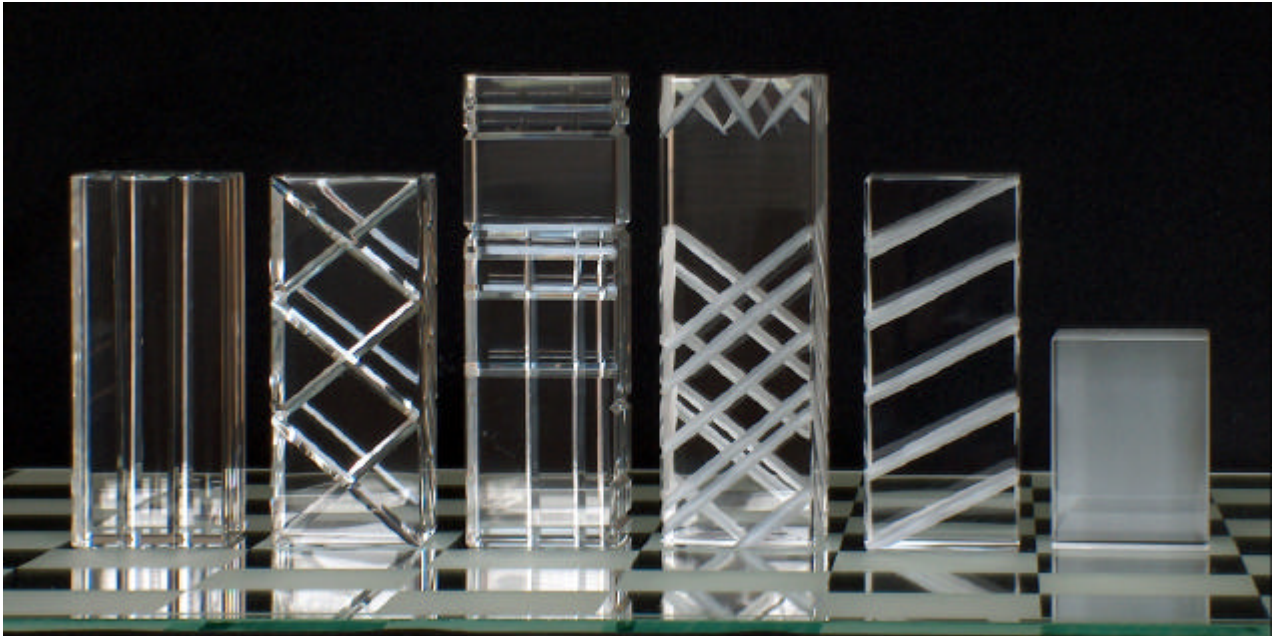

Exclusive Collector's Chess Sets

Our wide range of chess sets will please every lover of this ancient game. Our chess sets are made of crystal, crystal and pewter combination, porcelain and hand formed glass in traditional and contemporary designs. The complete range of our sets can be viewed at <http://www.crystalchess.com>.