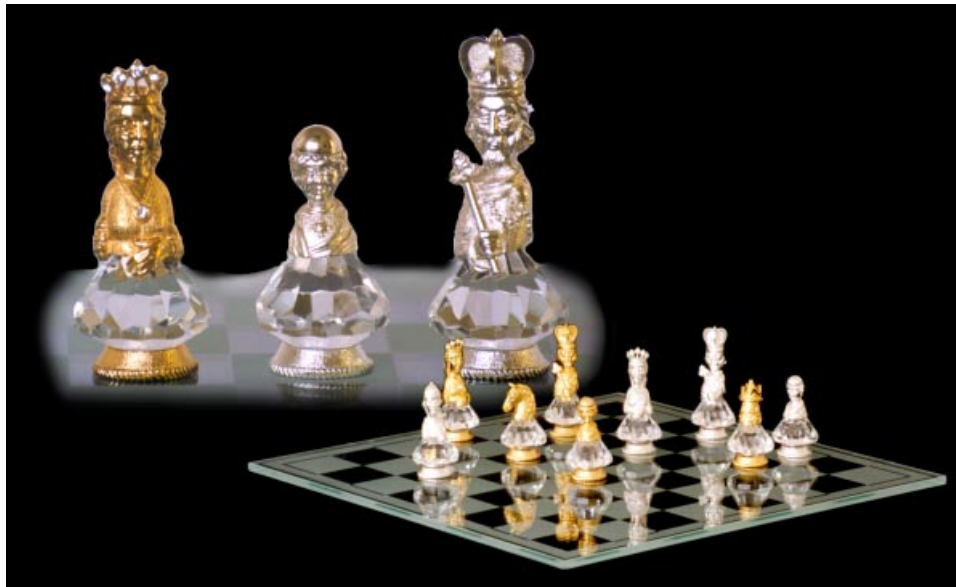

Board size: 23,50×23,5 cm (9.3×9.3")

King size: 4,5 cm (1.8")

ZSi667
LEGEND CHESS SET

This set is made of press glass into molds from the 1920's.

Board size: 41×41 cm (16×16")

King size: 8,5 cm (3.3")

Available colors:

ZSI668
OCEAN KINGDOM CHESS SET

Available colors:

Board size: 38,5×38,5 cm (15×15")

King size: 7,5 cm (3")

Crystalchess.com

ZF050A
SMALL EXECUTIVE STYLE CHESS SET

Board size: 17×17 cm (6.7×6.7")

King size: 3 cm (1.2")

ZF050B
ANTIQUE CHESS SET

Board size: 25×25 cm (10×10")
King size: 5 cm (2")

ZF050C
LARGE EXECUTIVE STYLE CHESS SET

Board size: 32×32 cm (12.6×12.6")
King size: 7,5 cm (3")

ZFo64
CRYSTAL STAUNTON CHESS SET LARGE