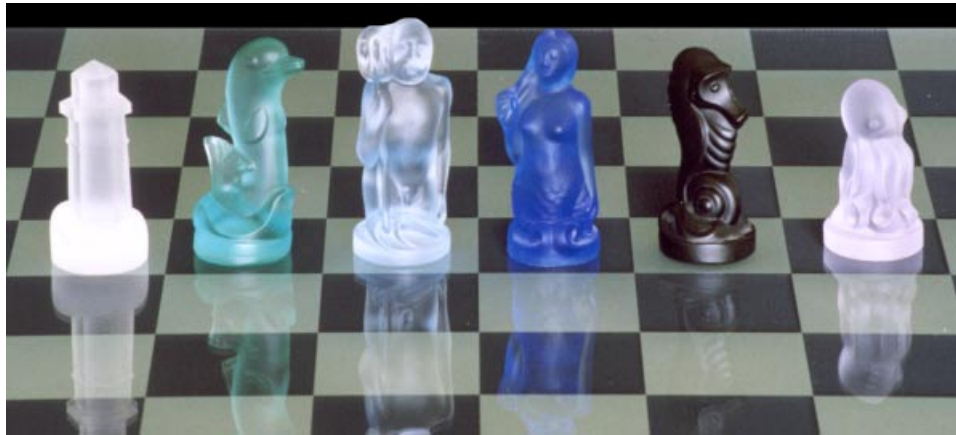

Board size: 42×42 cm (16.5×16.5")

King size: 11 cm (4.3")

ZFo68
QUADRANT CRYSTAL CHESS SET

All pieces designed by Jan Starka and Eva Sasinkova.

This modern set is being produced in a limited series of 100 signed exemplars.

Board size: 23,50×23,5 cm (9.3×9.3")

King size: 4,5 cm (1.8")

ZSi667
LEGEND CHESS SET

This set is made of press glass into molds from the 1920's.

Board size: 41×41 cm (16×16")

King size: 8,5 cm (3.3")

Available colors:

ZSI668
OCEAN KINGDOM CHESS SET

Available colors:

Board size: 38,5×38,5 cm (15×15")

King size: 7,5 cm (3")

Crystalchess.com

ZF050A
SMALL EXECUTIVE STYLE CHESS SET

Board size: 17×17 cm (6.7×6.7")

King size: 3 cm (1.2")

ZF050B
ANTIQUE CHESS SET

Board size: 25×25 cm (10×10")
King size: 5 cm (2")

ZF050C
LARGE EXECUTIVE STYLE CHESS SET

Board size: 32×32 cm (12.6×12.6")
King size: 7,5 cm (3")

ZFo64
CRYSTAL STAUNTON CHESS SET LARGE