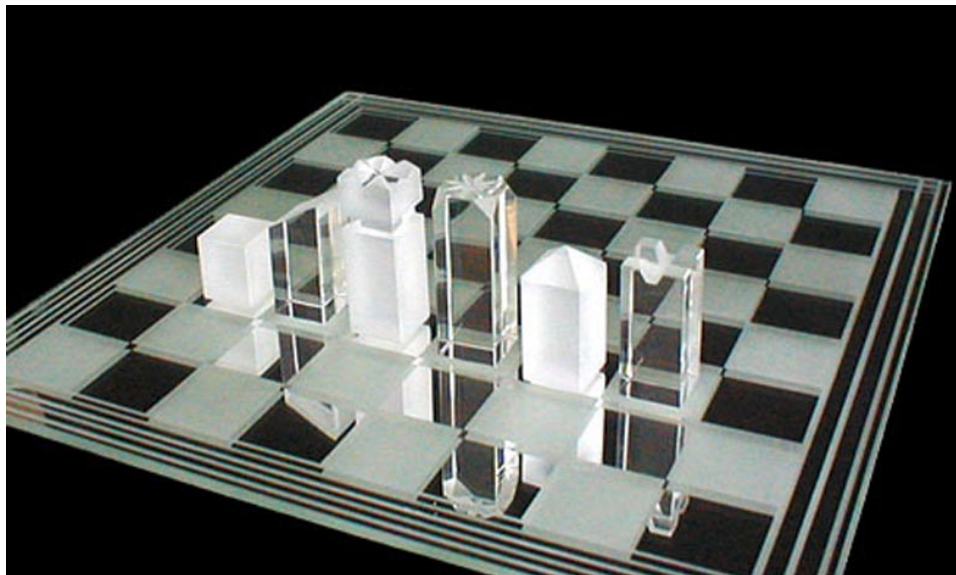

Board size: 42×42 cm (16.5×16.5")

King size: 11 cm (4.3")

ZFo68
QUADRANT CRYSTAL CHESS SET

All pieces designed by Jan Starka and Eva Sasinkova.

This modern set is being produced in a limited series of 100 signed exemplars.

Board size: 23,50×23,5 cm (9.3×9.3")

King size: 4,5 cm (1.8")

ZSi667
LEGEND CHESS SET

This set is made of press glass into molds from the 1920's.

Board size: 41×41 cm (16×16")

King size: 8,5 cm (3.3")

Available colors:

ZSI668
OCEAN KINGDOM CHESS SET

Available colors:

Board size: 38,5×38,5 cm (15×15")

King size: 7,5 cm (3")

Crystalchess.com

ZF050A
SMALL EXECUTIVE STYLE CHESS SET

Board size: 17×17 cm (6.7×6.7")

King size: 3 cm (1.2")

ZF050B
ANTIQUE CHESS SET

Board size: 25×25 cm (10×10")
King size: 5 cm (2")

ZF050C
LARGE EXECUTIVE STYLE CHESS SET

Board size: 32×32 cm (12.6×12.6")
King size: 7,5 cm (3")

ZFo64
CRYSTAL STAUNTON CHESS SET LARGE